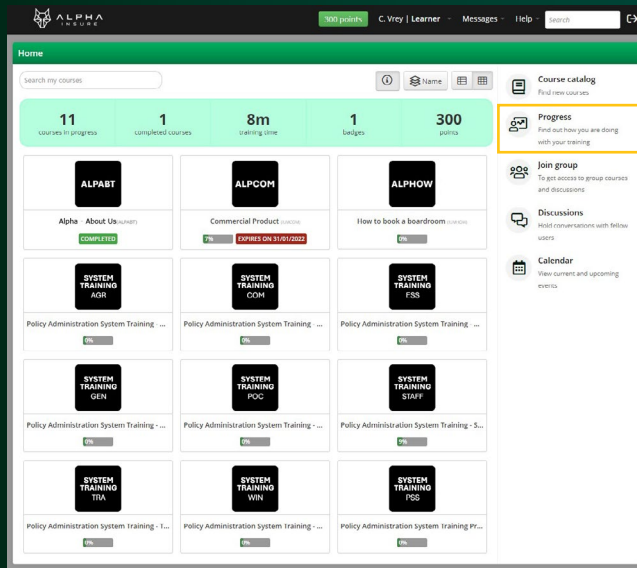

Navigating your Alpha Insure E-learning home page

Step 1

You will only see the course(s) that you are enrolled for.

By hovering over the icon, you will have the choice to start with the videos directly or view the list of videos in the course information.

-  Play video
-  Course information

Step 2

If you only want to see a specific video in the course you can choose the video from the course information menu.

Step 3

When you have selected the video you want to watch, the following screen will appear. When the video is completed, select the “complete and continue” button to continue to the next video. If you do not want to watch the next video but want to select a different video, select the drop-down menu on right hand top corner to select a specific video.

Step 4

If you want to see your progress, you can select the progress button. By selecting the progress button, you will see the percentage of courses completed, badges and certificates received.

The more courses you do the higher your percentage will be, and you will receive more badges and certificates.