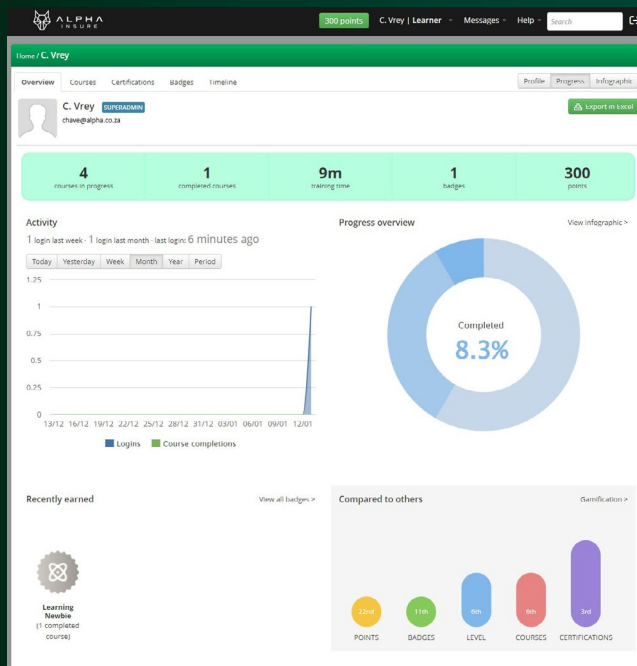

-  Play video
-  Course information

Step 2

If you only want to see a specific video in the course you can choose the video from the course information menu.

Step 3

When you have selected the video you want to watch, the following screen will appear. When the video is completed, select the “complete and continue” button to continue to the next video. If you do not want to watch the next video but want to select a different video, select the drop-down menu on right hand top corner to select a specific video.

Step 4

If you want to see your progress, you can select the progress button. By selecting the progress button, you will see the percentage of courses completed, badges and certificates received.

The more courses you do the higher your percentage will be, and you will receive more badges and certificates.