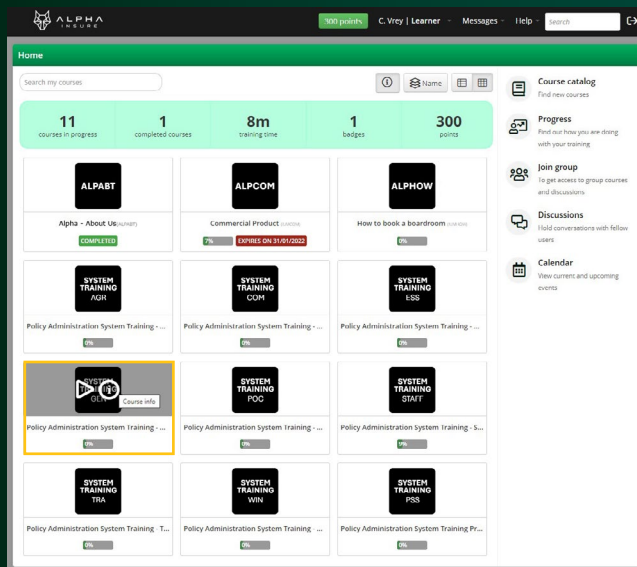

To access the Alpha Insure E-learning portal, you will receive an email from Alpha Insure E-learning to notify you, that you have been assigned to a new course(s). Within the email content there will be a link, by clicking on the link, you will be directed to the Alpha Insure E-learning home page.

Navigating your Alpha Insure E-learning home page

Step 1

You will only see the course(s) that you are enrolled for.

By hovering over the icon, you will have the choice to start with the videos directly or view the list of videos in the course information.