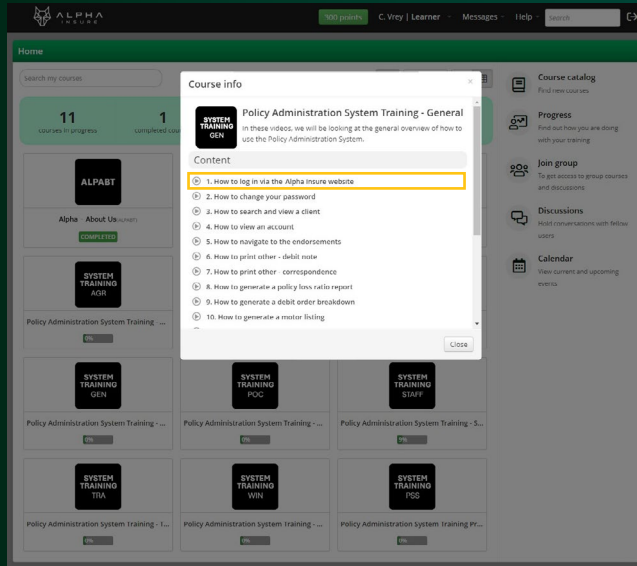

Navigating your Alpha Insure E-learning home page

Step 1

You will only see the course(s) that you are enrolled for.

By hovering over the icon, you will have the choice to start with the videos directly or view the list of videos in the course information.

-  Play video
-  Course information

Step 2

If you only want to see a specific video in the course you can choose the video from the course information menu.

Step 3

When you have selected the video you want to watch, the following screen will appear. When the video is completed, select the “complete and continue” button to continue to the next video. If you do not want to watch the next video but want to select a different video, select the drop-down menu on right hand top corner to select a specific video.

Step 4

If you want to see your progress, you can select the progress button. By selecting the progress button, you will see the percentage of courses completed, badges and certificates received.

The more courses you do the higher your percentage will be, and you will receive more badges and certificates.