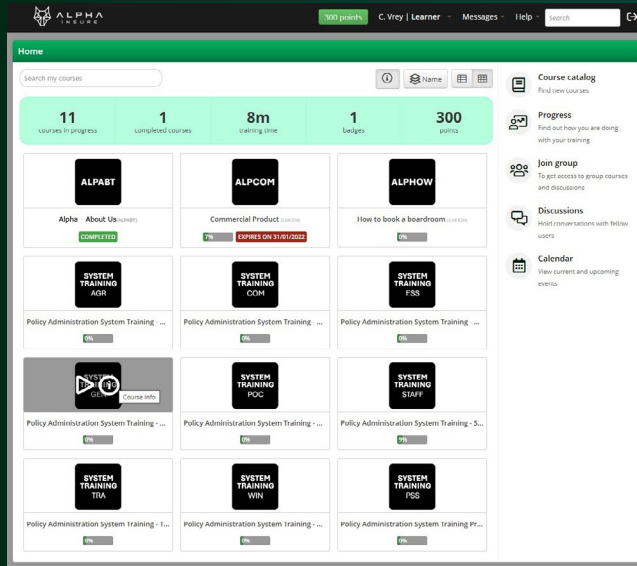

Navigating your Alpha Insure E-learning home page

Step 1

You will only see the course(s) that you are enrolled for.

By hovering over the icon, you will have the choice to start with the videos directly or view the list of videos in the course information.

- Play video
- Course information